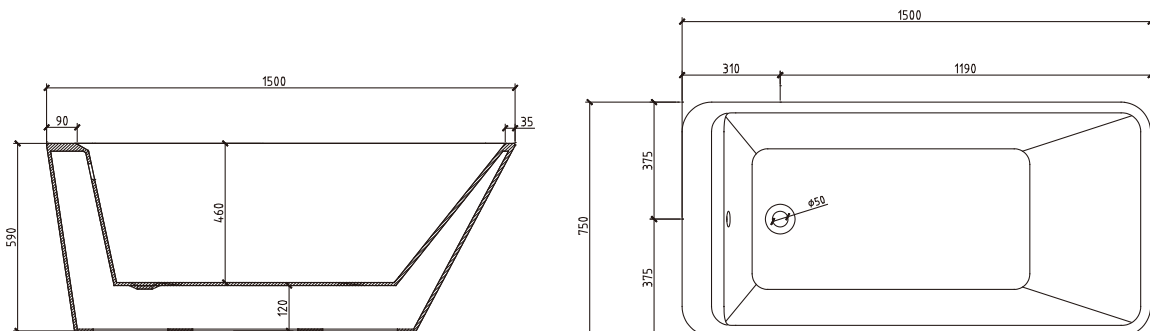

## Information

Brand Name	TONA
Product Name	Bathtub
Material	Acrylic
Color	White Glossy
Production Process	Seamless butt joint
Installation Method	Freestanding
Faucet	Without faucet
Component	Bathtub+Pop up+Overflow hole+Drain Pipe

Model	YY015-1500W
Specification	1500*750*590mm
N.kg	54.9kg
G.kg	60.4kg
Volume	0.78m <sup>3</sup>
Drain <sub>(The distance from to the ground)</sub>	120mm
Capacity	190L

## Technical drawing

Note: The size is measured manually, with the  $\pm 2$  cm of error. Please in kind prevail.