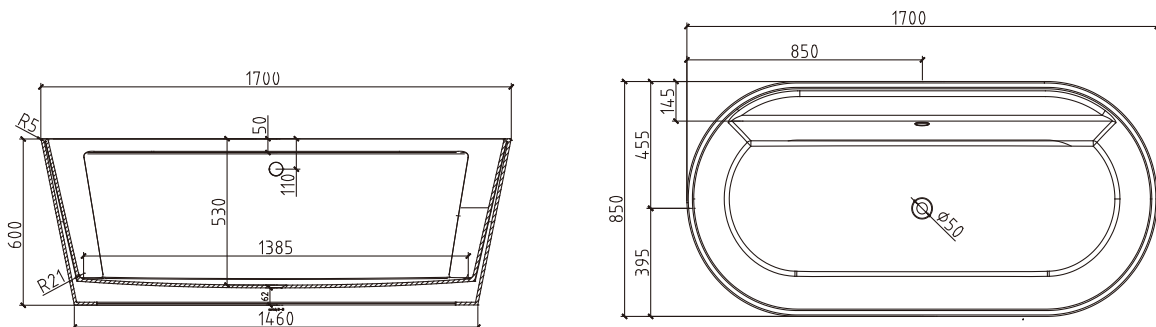

Information

Brand Name	TONA
Product Name	Bathtub
Material	CAST STONE
Color	White Glossy
Production Process	Seamless butt joint
Installation Method	Freestanding
Faucet	Without faucet
Component	Bathtub+Pop up+Overflow hole+Drain Pipe

Model	YY028-1700W
Specification	1700*850*600mm
N.kg	51kg
G.kg	57.6kg
Volume	1.01m ³
Drain _(The distance from to the ground)	62mm
Capacity	300L

Technical drawing

Note: The size is measured manually, with the ± 2 cm of error. Please in kind prevail.