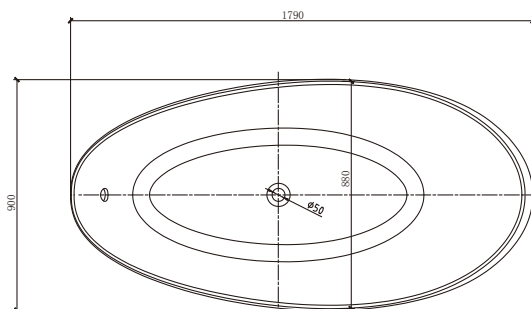

## Information

Brand Name	TONA
Product Name	Bathtub
Material	CAST STONE
Color	White Glossy
Production Process	Seamless butt joint
Installation Method	Freestanding
Faucet	Without faucet
Component	Bathtub+Pop up+Overflow hole+Drain Pipe

Model	YY018-1800W
Specification	1790*900*780mm
N.kg	63kg
G.kg	71.4kg
Volume	1.34m <sup>3</sup>
Drain <sub>(The distance from to the ground)</sub>	170mm
Capacity	180L

## Technical drawing

Note: The size is measured manually, with the  $\pm 2$  cm of error. Please in kind prevail.