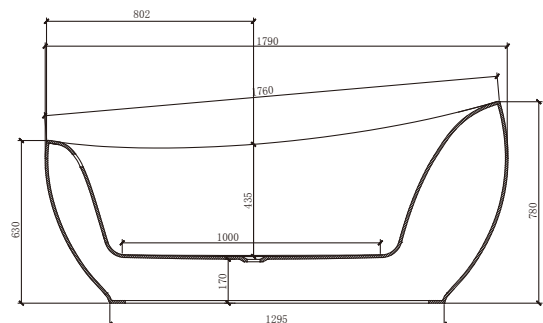

## Information

Brand Name	TONA
Product Name	Bathtub
Material	CAST STONE
Color	White Glossy
Production Process	Seamless butt joint
Installation Method	Freestanding
Faucet	Without faucet
Component	Bathtub+Pop up+Overflow hole+Drain Pipe

Model	YY018-1800W
Specification	1790*900*780mm
N.kg	63kg
G.kg	71.4kg
Volume	1.34m <sup>3</sup>
Drain <sub>(The distance from to the ground)</sub>	170mm
Capacity	180L

## Technical drawing

Note: The size is measured manually, with the  $\pm 2$  cm of error. Please in kind prevail.