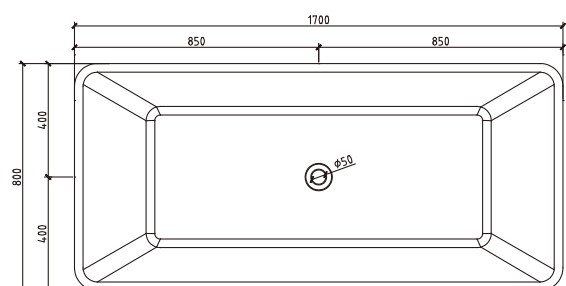

## Information

Brand Name	TONA
Product Name	Bathtub
Material	CAST STONE
Color	Matte White
Installation Method	Freestanding
Faucet	Without faucet
Component	Bathtub+Pop up+Drain Pipe

Model	YM003-1500W
Specification	1500*750*580mm
N.kg	130kg
G.kg	194kg
Volume	1.01m <sup>3</sup>
Drain (The distance from to the ground)	110mm
Capacity	315L

## Technical drawing

Note: The size is measured manually, with the  $\pm 2$  cm of error. Please in kind prevail.

## Information

Brand Name	TONA
Product Name	Bathtub
Material	CAST STONE
Color	Matte White
Installation Method	Freestanding
Faucet	Without faucet
Component	Bathtub+Pop up+Drain Pipe

Model	YM003-1700W
Specification	1700*800*580mm
N.kg	180kg
G.kg	240kg
Volume	1.21m <sup>3</sup>
Drain (The distance from to the ground)	110mm
Capacity	380L