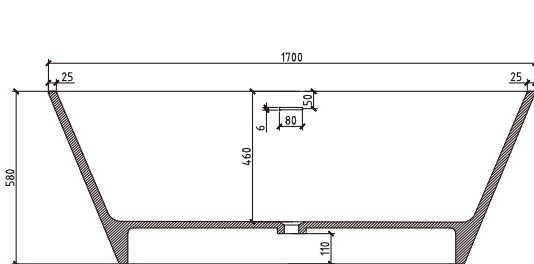

## Information

Brand Name	TONA
Product Name	Bathtub
Material	CAST STONE
Color	Matte White
Installation Method	Freestanding
Faucet	Without faucet
Component	Bathtub+Pop up+Drain Pipe

Model	YM003-1500W
Specification	1500*750*580mm
N.kg	130kg
G.kg	194kg
Volume	1.01m <sup>3</sup>
Drain (The distance from to the ground)	110mm
Capacity	315L

## Technical drawing

Note: The size is measured manually, with the  $\pm 2$  cm of error. Please in kind prevail.

## Information

Brand Name	TONA
Product Name	Bathtub
Material	CAST STONE
Color	Matte White
Installation Method	Freestanding
Faucet	Without faucet
Component	Bathtub+Pop up+Drain Pipe

Model	YM003-1700W
Specification	1700*800*580mm
N.kg	180kg
G.kg	240kg
Volume	1.21m <sup>3</sup>
Drain (The distance from to the ground)	110mm
Capacity	380L