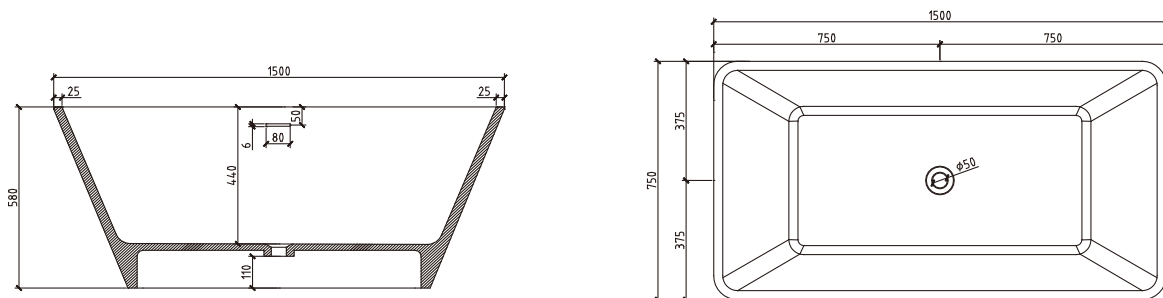

## Information

Brand Name	TONA
Product Name	Bathtub
Material	CAST STONE
Color	Matte White
Installation Method	Freestanding
Faucet	Without faucet
Component	Bathtub+Pop up+Drain Pipe

Model	YM003-1500W
Specification	1500*750*580mm
N.kg	130kg
G.kg	194kg
Volume	1.01m <sup>3</sup>
Drain (The distance from to the ground)	110mm
Capacity	315L

## Technical drawing

Note: The size is measured manually, with the  $\pm 2$  cm of error. Please in kind prevail.

## Information

Brand Name	TONA
Product Name	Bathtub
Material	CAST STONE
Color	Matte White
Installation Method	Freestanding
Faucet	Without faucet
Component	Bathtub+Pop up+Drain Pipe

Model	YM003-1700W
Specification	1700*800*580mm
N.kg	180kg
G.kg	240kg
Volume	1.21m <sup>3</sup>
Drain (The distance from to the ground)	110mm
Capacity	380L