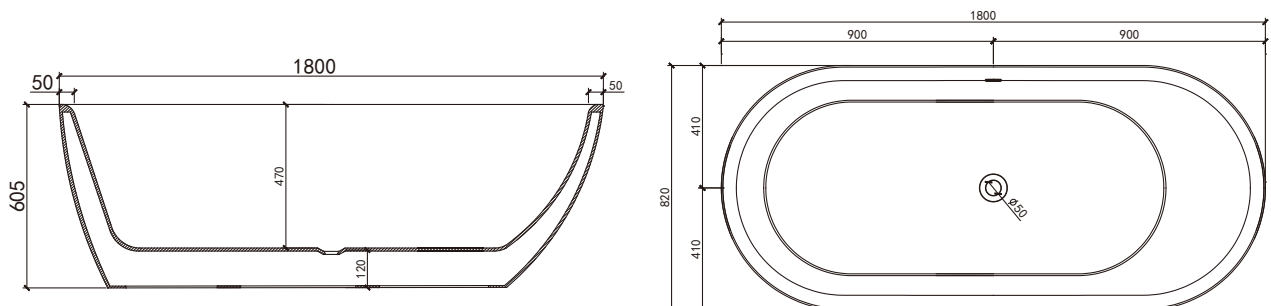

## Information

Brand Name	TONA
Product Name	Bathtub
Material	CAST STONE
Color	White Glossy
Production Process	Seamless butt joint
Installation Method	Freestanding
Faucet	Without faucet
Component	Bathtub+Pop up+Overflow hole+Drain Pipe

Model	YY011-1800W
Specification	1800*820*605mm
N.kg	52.3kg
G.kg	58.8kg
Volume	1.04m <sup>3</sup>
Drain <sub>(The distance from to the ground)</sub>	120mm
Capacity	335L

## Technical drawing

Note: The size is measured manually, with the  $\pm 2$  cm of error. Please in kind prevail.