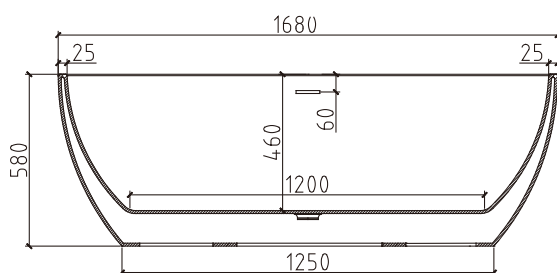

## Information

Brand Name	TONA
Product Name	Bathtub
Material	CAST STONE
Color	White Glossy
Production Process	Seamless butt joint
Installation Method	Freestanding
Faucet	Without faucet
Component	Bathtub+Pop up+Overflow hole+Drain Pipe

Model	YY009-1680W
Specification	1680*750*580mm
N.kg	46.0kg
G.kg	51.8kg
Volume	0.86m <sup>3</sup>
Drain <sub>(The distance from to the ground)</sub>	110mm
Capacity	250L

## Technical drawing

Note: The size is measured manually, with the  $\pm 2$  cm of error. Please in kind prevail.