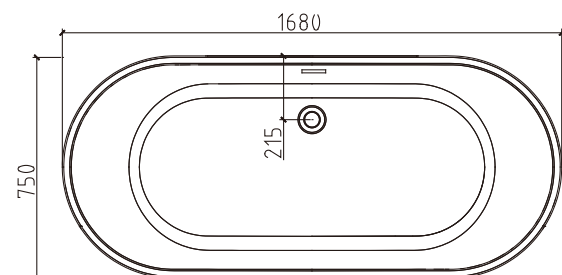

## Information

Brand Name	TONA
Product Name	Bathtub
Material	CAST STONE
Color	White Glossy
Production Process	Seamless butt joint
Installation Method	Freestanding
Faucet	Without faucet
Component	Bathtub+Pop up+Overflow hole+Drain Pipe

Model	YY009-1680W
Specification	1680*750*580mm
N.kg	46.0kg
G.kg	51.8kg
Volume	0.86m <sup>3</sup>
Drain <sub>(The distance from to the ground)</sub>	110mm
Capacity	250L

## Technical drawing

Note: The size is measured manually, with the  $\pm 2$  cm of error. Please in kind prevail.