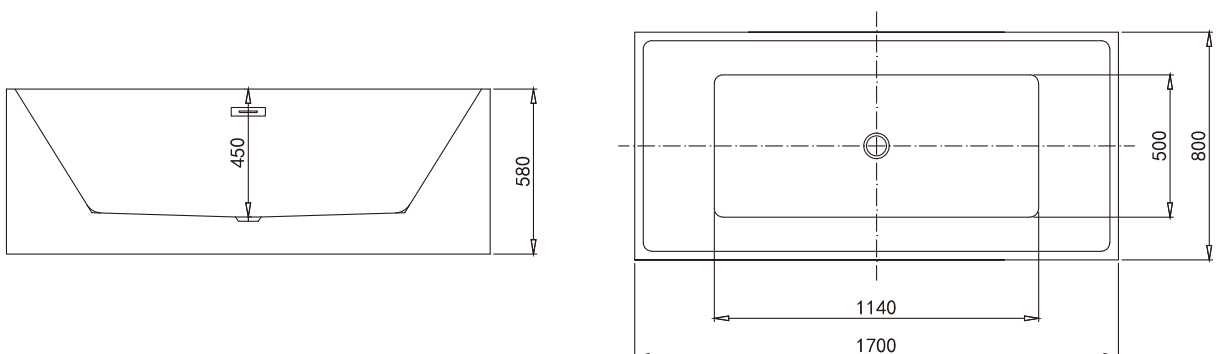

Information

Brand Name	TONA
Product Name	Bathtub
Material	CAST STONE
Color	White Glossy
Production Process	Seamless butt joint
Installation Method	Freestanding
Faucet	Without faucet
Component	Bathtub+Pop up+Overflow hole+Drain Pipe

Model	YY026-1700W
Specification	1700*800*580mm
N.kg	60kg
G.kg	67kg
Volume	0.92m ³
Drain _(The distance from to the ground)	130mm
Capacity	330L

Technical drawing

Note: The size is measured manually, with the ± 2 cm of error. Please in kind prevail.