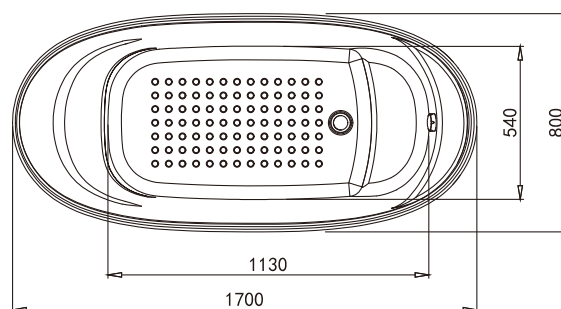

Flavian

YY024-1700W

Information

Brand Name	TONA
Product Name	Bathtub
Material	CAST STONE
Color	White Glossy
Production Process	Seamless butt joint
Installation Method	Freestanding
Faucet	Without faucet
Component	Bathtub+Pop up+Overflow hole+Drain Pipe

Model	YY024-1700W
Specification	1700*800*600mm
N.kg	43kg
G.kg	48kg
Volume	0.95m ³
Drain _(The distance from to the ground)	150mm
Capacity	234L

Technical drawing

Note: The size is measured manually, with the ± 2 cm of error. Please in kind prevail.