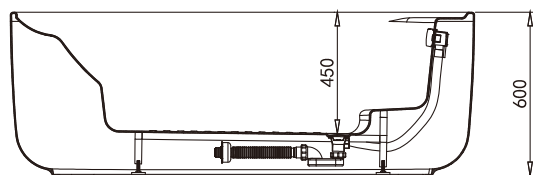

Flavian

YY024-1700W

Information

Brand Name	TONA
Product Name	Bathtub
Material	CAST STONE
Color	White Glossy
Production Process	Seamless butt joint
Installation Method	Freestanding
Faucet	Without faucet
Component	Bathtub+Pop up+Overflow hole+Drain Pipe

Model	YY024-1700W
Specification	1700*800*600mm
N.kg	43kg
G.kg	48kg
Volume	0.95m ³
Drain _(The distance from to the ground)	150mm
Capacity	234L

Technical drawing

Note: The size is measured manually, with the ± 2 cm of error. Please in kind prevail.