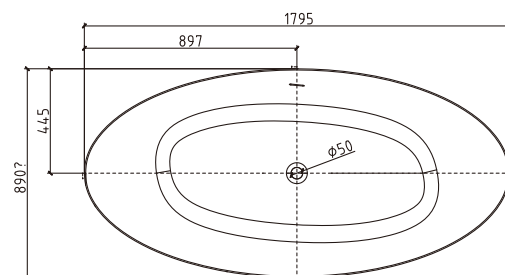

## Information

Brand Name	TONA
Product Name	Bathtub
Material	CAST STONE
Color	White Glossy
Production Process	Seamless butt joint
Installation Method	Freestanding
Faucet	Without faucet
Component	Bathtub+Pop up+Overflow hole+Drain Pipe

Model	YY040-1800W
Specification	1800*890*730mm
N.kg	48kg
G.kg	54kg
Volume	1.34m <sup>3</sup>
Drain (The distance from to the ground)	145mm
Capacity	285L

## Technical drawing

Note: The size is measured manually, with the ±2 cm of error. Please in kind prevail.