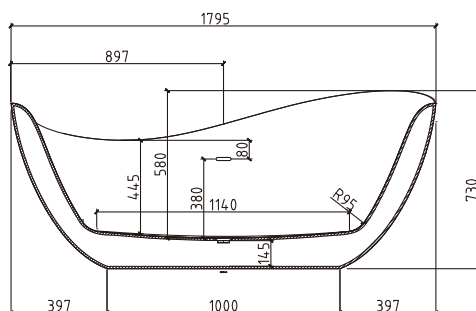

## Information

Brand Name	TONA
Product Name	Bathtub
Material	CAST STONE
Color	White Glossy
Production Process	Seamless butt joint
Installation Method	Freestanding
Faucet	Without faucet
Component	Bathtub+Pop up+Overflow hole+Drain Pipe

Model	YY040-1800W
Specification	1800*890*730mm
N.kg	48kg
G.kg	54kg
Volume	1.34m <sup>3</sup>
Drain (The distance from to the ground)	145mm
Capacity	285L

## Technical drawing

Note: The size is measured manually, with the ±2 cm of error. Please in kind prevail.