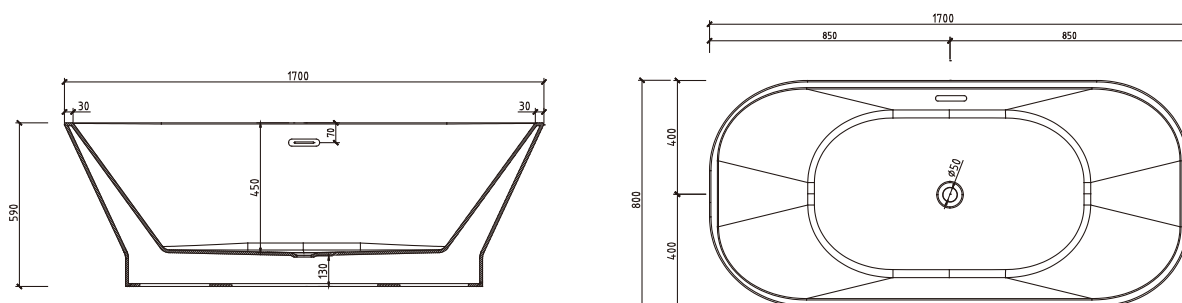

Model	YY002-1700W
Specification	1700*800*590mm
N.kg	42.5kg
G.kg	48.8kg
Volume	0.94m ³
Drain _(The distance from to the ground)	130mm
Capacity	265L

Technical drawing

Note: The size is measured manually, with the ± 2 cm of error. Please in kind prevail.

Model	YY002-1500WB
Specification	1500*750*590mm
N.kg	37.0kg
G.kg	42.5kg
Volume	0.78m ³
Drain _(The distance from to the ground)	130mm
Capacity	220L

Technical drawing

Note: The size is measured manually, with the ± 2 cm of error. Please in kind prevail.

Model	YY002-1700WB
Specification	1700*800*590mm
N.kg	42.5kg
G.kg	48.8kg
Volume	0.94m ³
Drain _(The distance from to the ground)	130mm
Capacity	265L

Technical drawing

Note: The size is measured manually, with the ± 2 cm of error. Please in kind prevail.