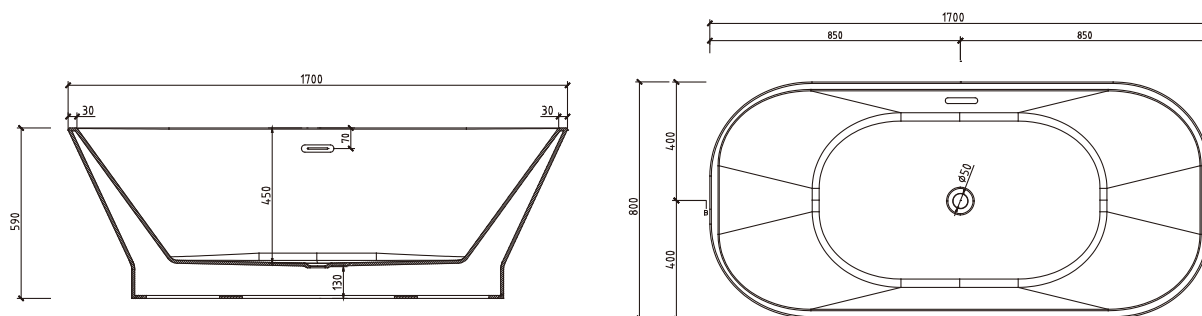

Model	YY002-1500W
Specification	1500*750*590mm
N.kg	37kg
G.kg	42.5kg
Volume	0.78m ³
Drain _(The distance from to the ground)	130mm
Capacity	220L

Technical drawing

Note: The size is measured manually, with the ± 2 cm of error. Please in kind prevail.

Model	YY002-1700W
Specification	1700*800*590mm
N.kg	42.5kg
G.kg	48.8kg
Volume	0.94m ³
Drain _(The distance from to the ground)	130mm
Capacity	265L

Technical drawing

Note: The size is measured manually, with the ± 2 cm of error. Please in kind prevail.

Model	YY002-1500WB
Specification	1500*750*590mm
N.kg	37.0kg
G.kg	42.5kg
Volume	0.78m ³
Drain _(The distance from to the ground)	130mm
Capacity	220L

Technical drawing

Note: The size is measured manually, with the ± 2 cm of error. Please in kind prevail.

Model	YY002-1700WB
Specification	1700*800*590mm
N.kg	42.5kg
G.kg	48.8kg
Volume	0.94m ³
Drain _(The distance from to the ground)	130mm
Capacity	265L

Technical drawing

Note: The size is measured manually, with the ± 2 cm of error. Please in kind prevail.