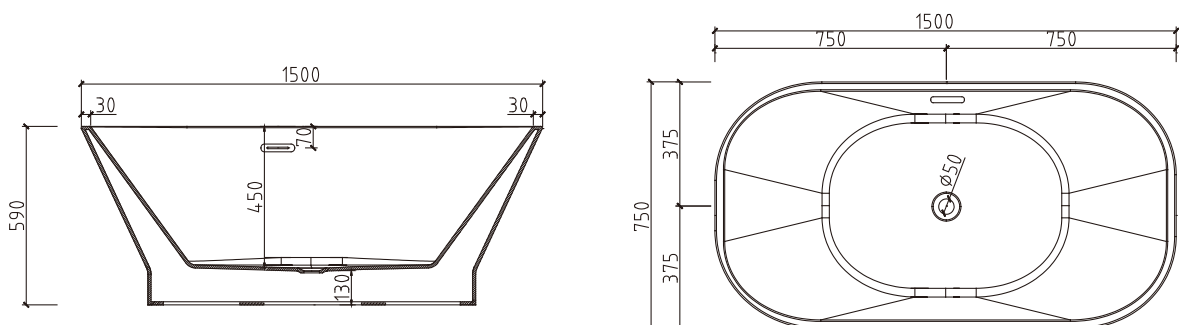

Model	YY002-1500W
Specification	1500*750*590mm
N.kg	37kg
G.kg	42.5kg
Volume	0.78m ³
Drain _(The distance from to the ground)	130mm
Capacity	220L

Technical drawing

Note: The size is measured manually, with the ± 2 cm of error. Please in kind prevail.

Model	YY002-1700W
Specification	1700*800*590mm
N.kg	42.5kg
G.kg	48.8kg
Volume	0.94m ³
Drain _(The distance from to the ground)	130mm
Capacity	265L

Technical drawing

Note: The size is measured manually, with the ± 2 cm of error. Please in kind prevail.

Model	YY002-1500WB
Specification	1500*750*590mm
N.kg	37.0kg
G.kg	42.5kg
Volume	0.78m ³
Drain _(The distance from to the ground)	130mm
Capacity	220L

Technical drawing

Note: The size is measured manually, with the ± 2 cm of error. Please in kind prevail.

Model	YY002-1700WB
Specification	1700*800*590mm
N.kg	42.5kg
G.kg	48.8kg
Volume	0.94m ³
Drain _(The distance from to the ground)	130mm
Capacity	265L

Technical drawing

Note: The size is measured manually, with the ± 2 cm of error. Please in kind prevail.