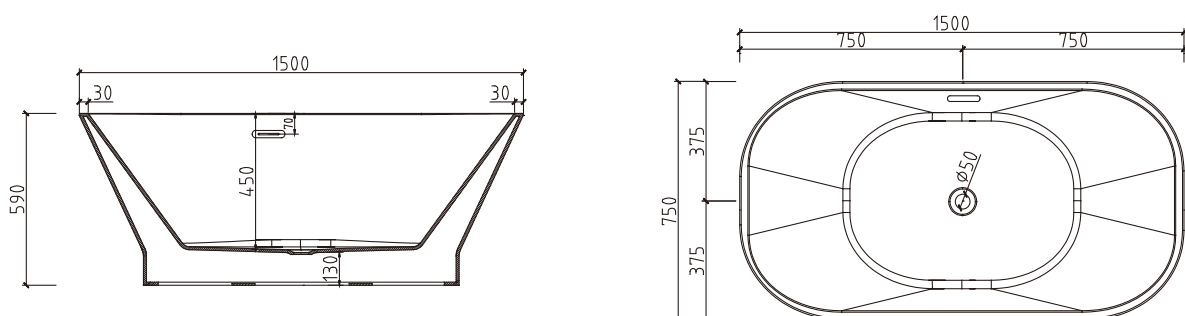

Model	YY002-1500W
Specification	1500*750*590mm
N.kg	37kg
G.kg	42.5kg
Volume	0.78m ³
Drain _(The distance from to the ground)	130mm
Capacity	220L

Technical drawing

Note: The size is measured manually, with the ± 2 cm of error. Please in kind prevail.

Model	YY002-1700W
Specification	1700*800*590mm
N.kg	42.5kg
G.kg	48.8kg
Volume	0.94m ³
Drain _(The distance from to the ground)	130mm
Capacity	265L

Technical drawing

Note: The size is measured manually, with the ± 2 cm of error. Please in kind prevail.

Model	YY002-1500WB
Specification	1500*750*590mm
N.kg	37.0kg
G.kg	42.5kg
Volume	0.78m ³
Drain _(The distance from to the ground)	130mm
Capacity	220L

Technical drawing

Note: The size is measured manually, with the ± 2 cm of error. Please in kind prevail.

Model	YY002-1700WB
Specification	1700*800*590mm
N.kg	42.5kg
G.kg	48.8kg
Volume	0.94m ³
Drain _(The distance from to the ground)	130mm
Capacity	265L

Technical drawing

Note: The size is measured manually, with the ± 2 cm of error. Please in kind prevail.