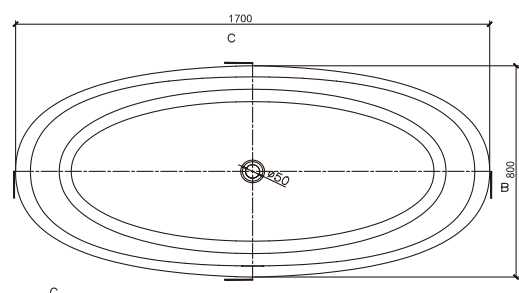

Information

Brand Name	TONA	Model	YM005-1700W
Product Name	Bathtub	Specification	1700*800*600mm
Material	CAST STONE	N.kg	162kg
Color	Matte White	G.kg	232kg
Installation Method	Freestanding	Volume	1.03m ³
Faucet	Without faucet	Drain (The distance from to the ground)	120mm
Component	Bathtub+Pop up+Drain Pipe	Capacity	335L

Technical drawing

Note: The size is measured manually, with the ± 2 cm of error. Please in kind prevail.