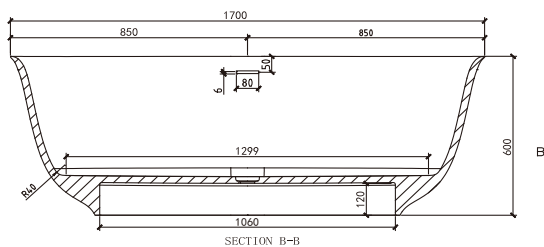

Information

Brand Name	TONA	Model	YM005-1700W
Product Name	Bathtub	Specification	1700*800*600mm
Material	CAST STONE	N.kg	162kg
Color	Matte White	G.kg	232kg
Installation Method	Freestanding	Volume	1.03m ³
Faucet	Without faucet	Drain (The distance from to the ground)	120mm
Component	Bathtub+Pop up+Drain Pipe	Capacity	335L

Technical drawing

Note: The size is measured manually, with the ± 2 cm of error. Please in kind prevail.