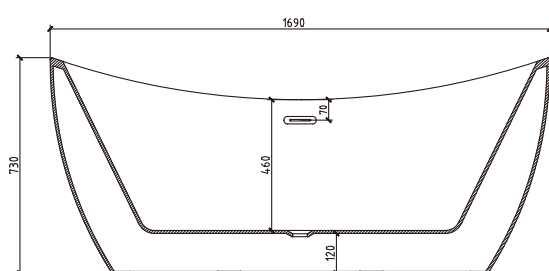

Caribbean

YY017-1700W

Information

Brand Name	TONA
Product Name	Bathtub
Material	CAST STONE
Color	White Glossy
Production Process	Seamless butt joint
Installation Method	Freestanding
Faucet	Without faucet
Component	Bathtub+Pop up+Overflow hole+Drain Pipe

Model	YY017-1700W
Specification	1690*780*730mm
N.kg	62.2kg
G.kg	69kg
Volume	1.14m ³
Drain _(The distance from to the ground)	120mm
Capacity	230L

Technical drawing

Note: The size is measured manually, with the ± 2 cm of error. Please in kind prevail.