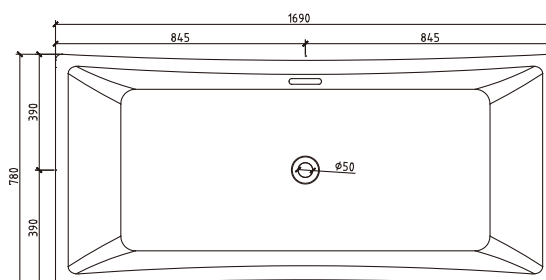

Caribbean

YY017-1700W

Information

Brand Name	TONA
Product Name	Bathtub
Material	CAST STONE
Color	White Glossy
Production Process	Seamless butt joint
Installation Method	Freestanding
Faucet	Without faucet
Component	Bathtub+Pop up+Overflow hole+Drain Pipe

Model	YY017-1700W
Specification	1690*780*730mm
N.kg	62.2kg
G.kg	69kg
Volume	1.14m ³
Drain _(The distance from to the ground)	120mm
Capacity	230L

Technical drawing

Note: The size is measured manually, with the ± 2 cm of error. Please in kind prevail.