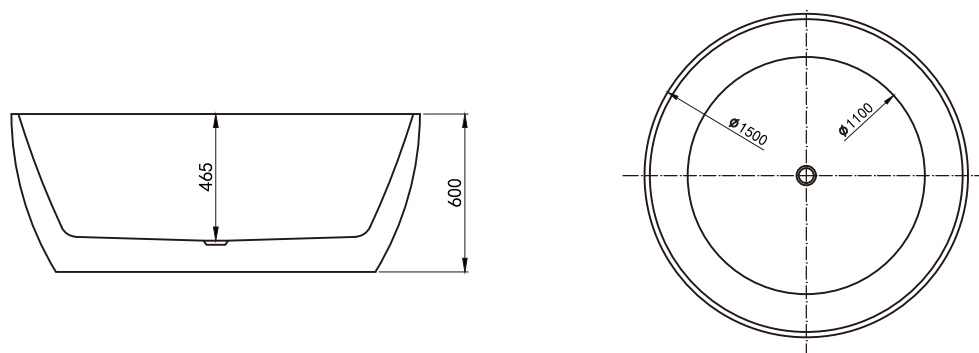

## Information

Brand Name	TONA
Product Name	Bathtub
Material	CAST STONE
Color	White Glossy
Production Process	Seamless butt joint
Installation Method	Freestanding
Faucet	Without faucet
Component	Bathtub+Pop up+Overflow hole+Drain Pipe

Model	YY027-1500W
Specification	1500*1500*600mm
N.kg	54kg
G.kg	60kg
Volume	1.54m <sup>3</sup>
Drain <sub>(The distance from to the ground)</sub>	135mm
Capacity	490L

## Technical drawing

Note: The size is measured manually, with the  $\pm 2$  cm of error. Please in kind prevail.