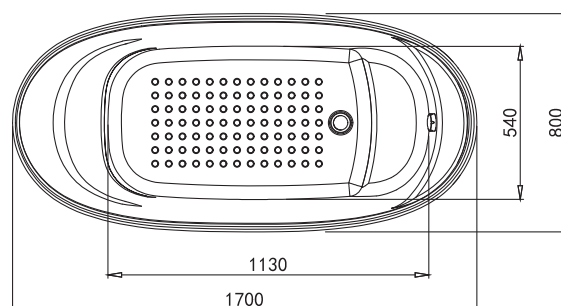

Flavian

YY024-1700W

Information

Brand Name	TONA
Product Name	Bathtub
Material	CAST STONE
Color	White Glossy
Production Process	Seamless butt joint
Installation Method	Freestanding
Faucet	Without faucet
Component	Bathtub+Pop up+Overflow hole+Drain Pipe

Model	YY024-1700W
Specification	1700*800*600mm
N.kg	43kg
G.kg	48kg
Volume	0.95m ³
Drain _(The distance from to the ground)	150mm
Capacity	234L

Technical drawing

Note: The size is measured manually, with the ± 2 cm of error. Please in kind prevail.