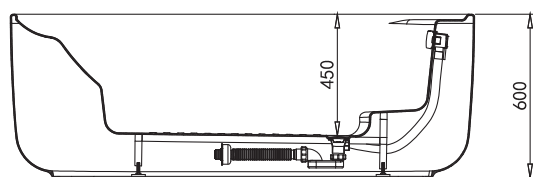

Flavian

YY024-1700W

Information

Brand Name	TONA
Product Name	Bathtub
Material	CAST STONE
Color	White Glossy
Production Process	Seamless butt joint
Installation Method	Freestanding
Faucet	Without faucet
Component	Bathtub+Pop up+Overflow hole+Drain Pipe

Model	YY024-1700W
Specification	1700*800*600mm
N.kg	43kg
G.kg	48kg
Volume	0.95m ³
Drain _(The distance from to the ground)	150mm
Capacity	234L

Technical drawing

Note: The size is measured manually, with the ± 2 cm of error. Please in kind prevail.