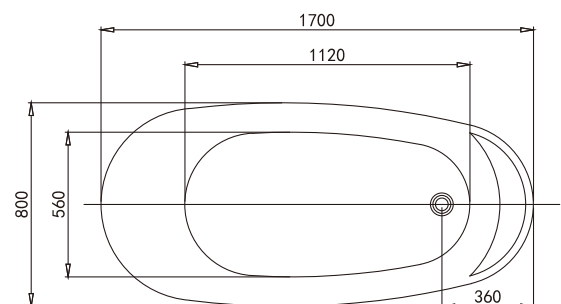

Information

Brand Name	TONA
Product Name	Bathtub
Material	CAST STONE
Color	White Glossy
Production Process	Seamless butt joint
Installation Method	Freestanding
Faucet	Without faucet
Component	Bathtub+Pop up+Overflow hole+Drain Pipe

Model	YY022-1700W
Specification	1700*800*800mm
N.kg	43kg
G.kg	49kg
Volume	1.22m ³
Drain _(The distance from to the ground)	140mm
Capacity	220L

Technical drawing

Note: The size is measured manually, with the ± 2 cm of error. Please in kind prevail.