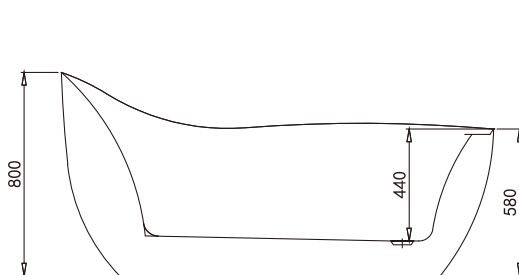

Information

Brand Name	TONA
Product Name	Bathtub
Material	CAST STONE
Color	White Glossy
Production Process	Seamless butt joint
Installation Method	Freestanding
Faucet	Without faucet
Component	Bathtub+Pop up+Overflow hole+Drain Pipe

Model	YY022-1700W
Specification	1700*800*800mm
N.kg	43kg
G.kg	49kg
Volume	1.22m ³
Drain _(The distance from to the ground)	140mm
Capacity	220L

Technical drawing

Note: The size is measured manually, with the ± 2 cm of error. Please in kind prevail.