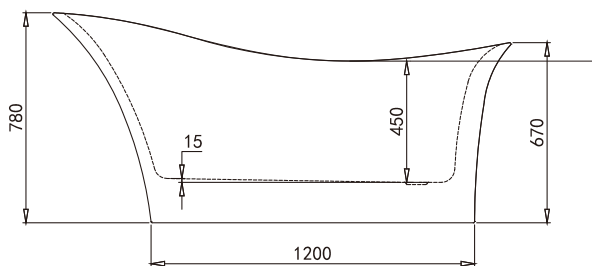

Skirt

YY020-1700W

Information

Brand Name	TONA
Product Name	Bathtub
Material	CAST STONE
Color	White Glossy
Production Process	Seamless butt joint
Installation Method	Freestanding
Faucet	Without faucet
Component	Bathtub+Pop up+Overflow hole+Drain Pipe

Model	YY020-1700W
Specification	1700*800*780mm
N.kg	40kg
G.kg	47kg
Volume	1.20m ³
Drain _(The distance from to the ground)	140mm
Capacity	230L

Technical drawing

Note: The size is measured manually, with the ± 2 cm of error. Please in kind prevail.