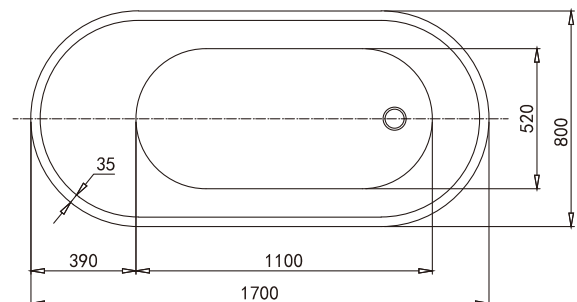

Skirt

YY020-1700W

Information

Brand Name	TONA
Product Name	Bathtub
Material	CAST STONE
Color	White Glossy
Production Process	Seamless butt joint
Installation Method	Freestanding
Faucet	Without faucet
Component	Bathtub+Pop up+Overflow hole+Drain Pipe

Model	YY020-1700W
Specification	1700*800*780mm
N.kg	40kg
G.kg	47kg
Volume	1.20m ³
Drain _(The distance from to the ground)	140mm
Capacity	230L

Technical drawing

Note: The size is measured manually, with the ± 2 cm of error. Please in kind prevail.