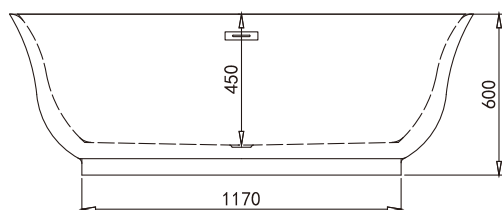

Information

Brand Name	TONA
Product Name	Bathtub
Material	CAST STONE
Color	White Glossy
Production Process	Seamless butt joint
Installation Method	Freestanding
Faucet	Without faucet
Component	Bathtub+Pop up+Overflow hole+Drain Pipe

Model	YY023-1700W
Specification	1700*800*600mm
N.kg	40kg
G.kg	46kg
Volume	0.95m ³
Drain _(The distance from to the ground)	150mm
Capacity	288L

Technical drawing

Note: The size is measured manually, with the ± 2 cm of error. Please in kind prevail.