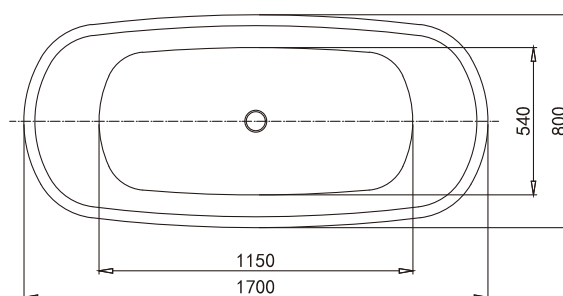

Information

Brand Name	TONA
Product Name	Bathtub
Material	CAST STONE
Color	White Glossy
Production Process	Seamless butt joint
Installation Method	Freestanding
Faucet	Without faucet
Component	Bathtub+Pop up+Overflow hole+Drain Pipe

Model	YY023-1700W
Specification	1700*800*600mm
N.kg	40kg
G.kg	46kg
Volume	0.95m ³
Drain _(The distance from to the ground)	150mm
Capacity	288L

Technical drawing

Note: The size is measured manually, with the ± 2 cm of error. Please in kind prevail.