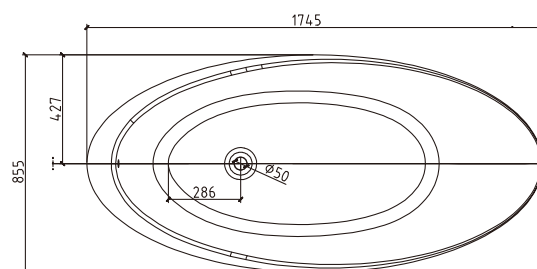

Information

Brand Name	TONA
Product Name	Bathtub
Material	CAST STONE
Color	Matte black outside, glossy white inside
Production Process	Seamless butt joint
Installation Method	Freestanding
Faucet	Without faucet
Component	Bathtub+Pop up+Overflow hole+Drain Pipe

Model	YY039-1800WB
Specification	1800*850*880mm
N.kg	46kg
G.kg	52kg
Volume	1.53m ³
Drain (The distance from to the ground)	125mm
Capacity	230L

Technical drawing

Note: The size is measured manually, with the ± 2 cm of error. Please in kind prevail.