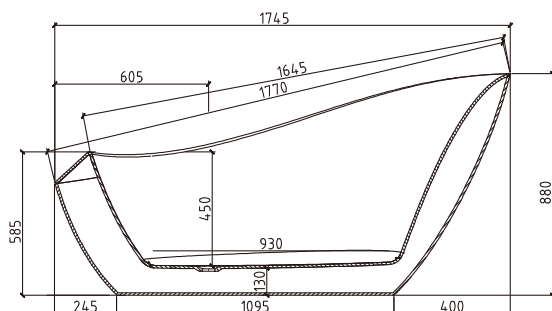

Information

Brand Name	TONA
Product Name	Bathtub
Material	CAST STONE
Color	Matte black outside, glossy white inside
Production Process	Seamless butt joint
Installation Method	Freestanding
Faucet	Without faucet
Component	Bathtub+Pop up+Overflow hole+Drain Pipe

Model	YY039-1800WB
Specification	1800*850*880mm
N.kg	46kg
G.kg	52kg
Volume	1.53m ³
Drain (The distance from to the ground)	125mm
Capacity	230L

Technical drawing

Note: The size is measured manually, with the ± 2 cm of error. Please in kind prevail.