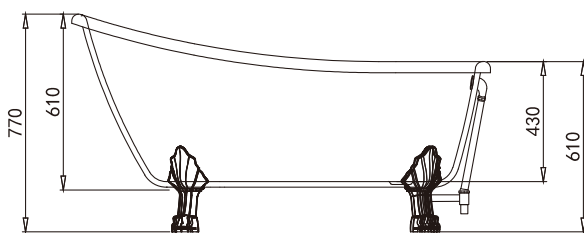

Archimedes

YY019-1500W

Information

Brand Name	TONA
Product Name	Bathtub
Material	CAST STONE
Color	White Glossy
Production Process	Seamless butt joint
Installation Method	Freestanding
Faucet	Without faucet
Component	Bathtub+Pop up+Overflow hole+Drain Pipe

Model	YY019-1500W
Specification	1500*760*770mm
N.kg	37kg
G.kg	42kg
Volume	1.00m ³
Drain _(The distance from to the ground)	180mm
Capacity	190L

Technical drawing

Note: The size is measured manually, with the ± 2 cm of error. Please in kind prevail.