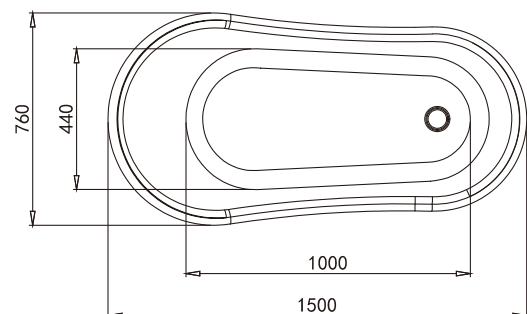

Archimedes

YY019-1500W

Information

Brand Name	TONA
Product Name	Bathtub
Material	CAST STONE
Color	White Glossy
Production Process	Seamless butt joint
Installation Method	Freestanding
Faucet	Without faucet
Component	Bathtub+Pop up+Overflow hole+Drain Pipe

Model	YY019-1500W
Specification	1500*760*770mm
N.kg	37kg
G.kg	42kg
Volume	1.00m ³
Drain _(The distance from to the ground)	180mm
Capacity	190L

Technical drawing

Note: The size is measured manually, with the ± 2 cm of error. Please in kind prevail.