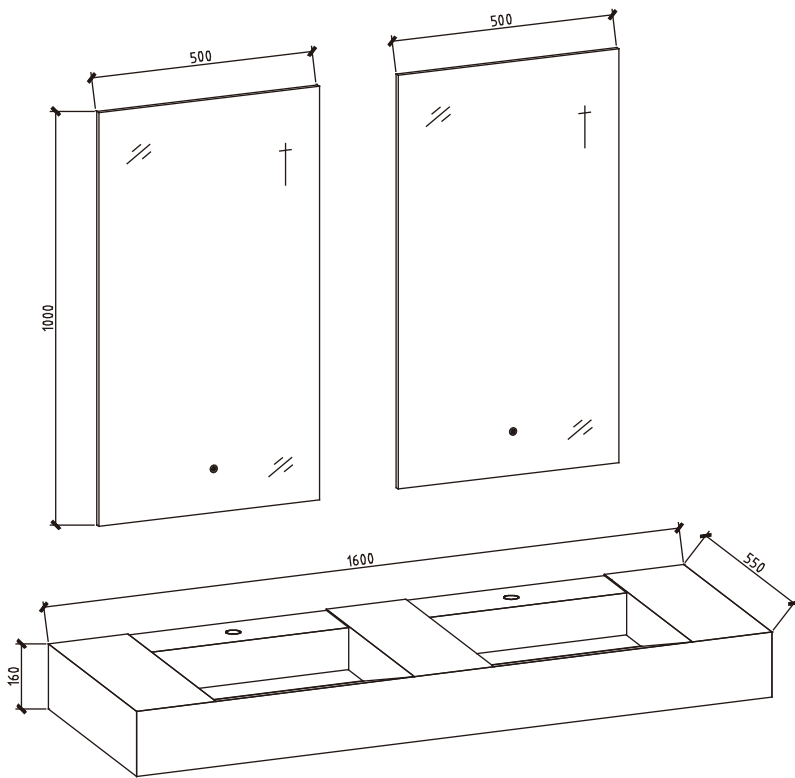

Wagner

Inspired by the waterfall, magnificent and quiet.

Advocated a idea of life that return to nature

Basin:

Material:Porcelain slab (6mm)

Color:8894/Matte

Feature:Semi-hidden launching porcelain slab splicing basin

Hang system:Bracket

Mirror:

Material:LED sliver mirror

Design:Illuminated design on both sides with lamp

Feature:Vertical parallel light strip, better mirror effect, one-key defogging

Wagner K015-1600

Countertop:

(U015Y-1600-8894/12)
 1600*550*160mm (W*D*H)
 GW:38.54kg NW:36.28kg CBM:0.23m³

Mirror:

(M021-500)
 500*30*1000mm (W*D*H)
 GW:8.39kg NW:7.12kg CBM:0.07m³