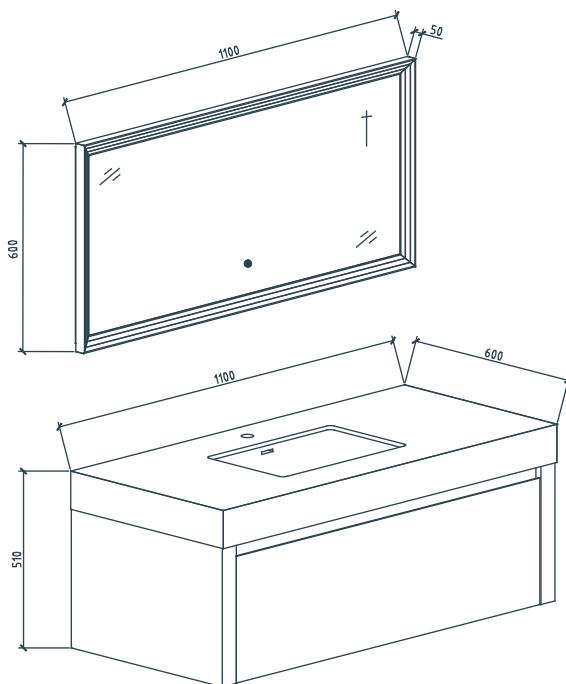

Capri-1100D K020-1100

Cabinet :

(C020CW-1100DMD6562)
1096*594*400 mm (W*D*H)
GW :45kg NW:42kg CBM:0.36m³

Countertop :

(U020Y-11008894/6109-12)
1100*600*110 mm (W*D*H)
GW :20kg NW:17kg CBM:0.34m³

Basin :

(B1806GW-05537)
550*375*185 mm (W*D*H)

Mirror :

(M013-1100DF)
1100*600*50 mm (W*D*H)
GW :9kg NW:8kg CBM:0.1m³