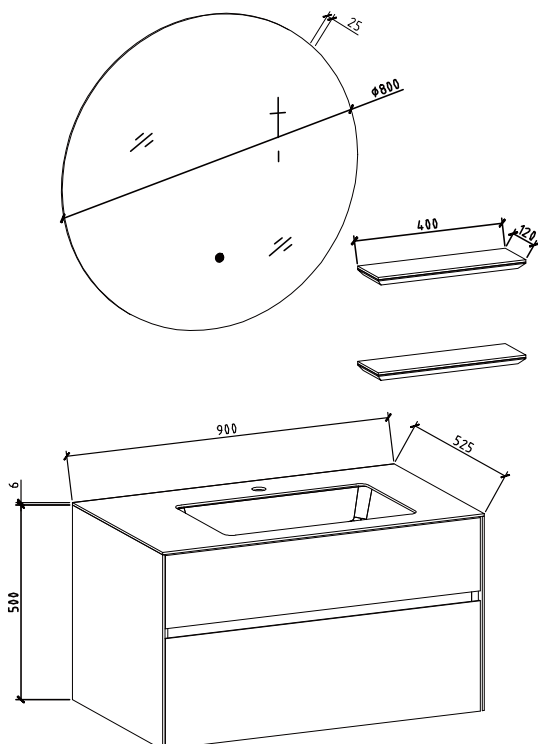

Bosco-900 K045-900

Cabinet :

(C045CW-0900KMD6293/8881)

886*503*500 mm (W*D*H)

GW :27kg NW:27kg CBM:0.52m³

Countertop :

(U045Y-09008881-6)

900*525*6 mm (W*D*H)

GW :6kg NW:6kg CBM:0.13m³

Basin :

(B0801MW-05736)

565*365*165 mm (W*D*H)

GW :8kg NW:8kg CBM:0.04m³

Mirror :

(M408-800DF)

φ800*25 mm (W*D*H)

GW :9kg NW:8kg CBM:0.09m³

Shelf :

(C045CX-400K6293/8881)

400*120*24 mm (W*D*H)

GW :2kg NW:2kg CBM:0.01m³