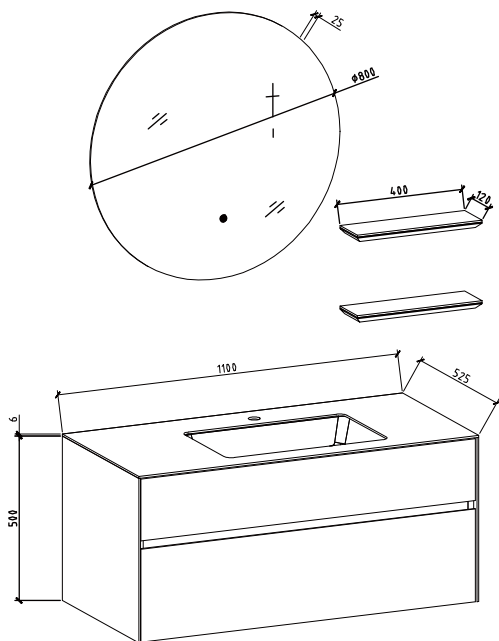

Bosco-1100 K045-1100

Cabinet :

(C045CW-1100KMD6293/8881)
1086*503*500 mm (W*D*H)
GW :31kg NW:31kg CBM:0.52m³

Countertop :

(U045Y-11008881-6)
1100*525*6 mm (W*D*H)
GW :7kg NW:7kg CBM:0.13m³

Basin :

(B0801MW-05736)
565*365*165 mm (W*D*H)
GW :8kg NW:8kg CBM:0.04m³

Mirror :

(M408-800DF)
φ800*25 mm (W*D*H)
GW :9kg NW:8kg CBM:0.09m³

Shelf :

(C045CX-400K6293/8881)
400*120*24 mm (W*D*H)
GW :2kg NW:2kg CBM:0.01m³