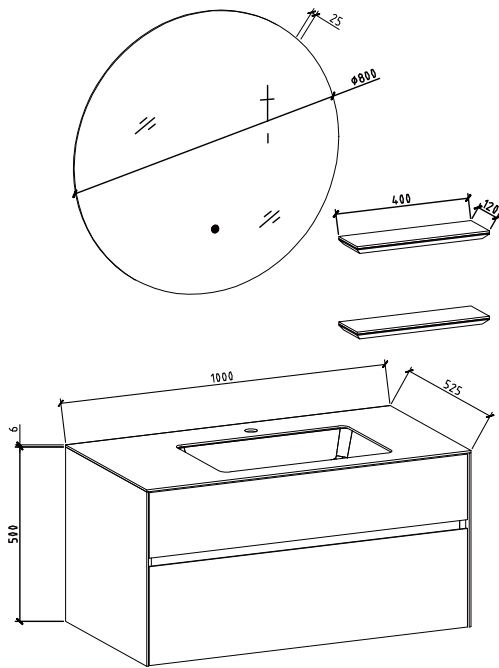

Bosco-1000 K045-1000

Cabinet :

(C045CW-1000KMD6293/8881)
986*521*500 mm (W*D*H)
GW :30kg NW:30kg CBM:0.52m³

Countertop :

(U045Y-10008881-6)
1002*525*6 mm (W*D*H)
GW :7kg NW:7kg CBM:0.13m³

Basin :

(B0801MW-05736)
565*365*165 mm (W*D*H)
GW :8kg NW:8kg CBM:0.04m³

Mirror :

(M408-800DF)
φ800*25 mm (W*D*H)
GW :9kg NW:8kg CBM:0.09m³

Shelf :

(C045CX-400K6293/8881)
400*120*24 mm (W*D*H)
GW :2kg NW:2kg CBM:0.01m³