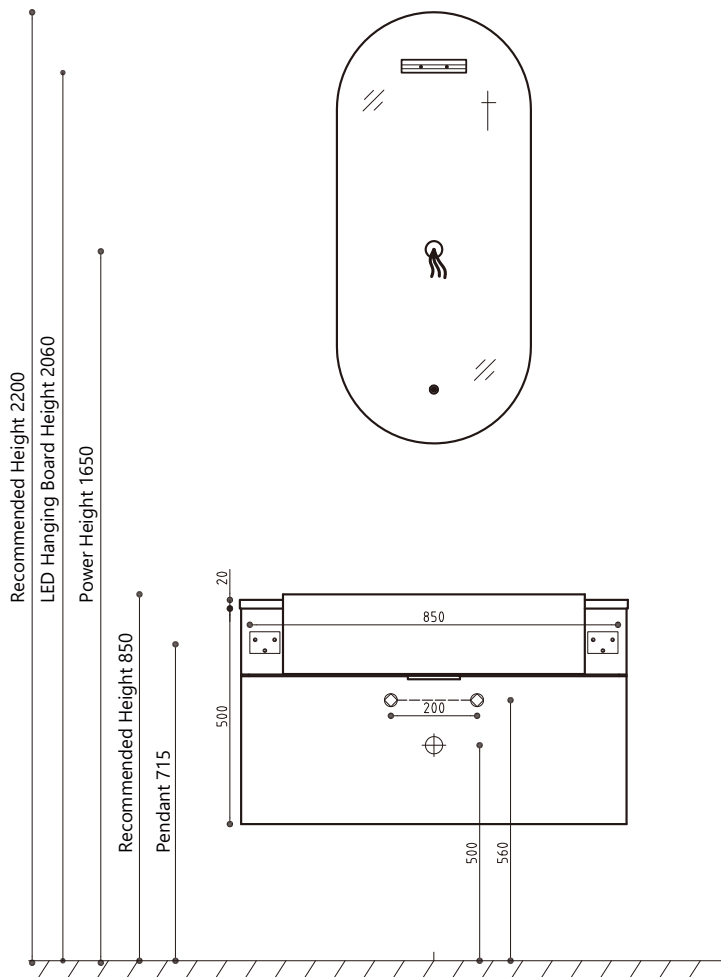

Handle: Concise T-shape metal handle, new industrial fashion

Guide Rail: DTC is the top brand of hardware, noiseless while open or close, more comfortable to use, reducing abrasion, longer life time

Hanging system: H90

Mirror:

Material: LED silver mirror

Design: Oval shape

Feature: High-definition silver mirror, unique small daisy touch switch, one-key lighting and defogging

Victory K035-900

Cabinet :

(C035DW-0900MMDD001/1803)
 894*540*500mm (W*D*H)
 GW:34kg NW:30.9kg CBM:0.33m²

Basin:

(B0008MB-07055)
 700*552*180mm (W*D*H)
 GW:25.37kg NW:23.39kg CBM:0.12m²

Mirror :

(M603-450DF)
 450*25*1000mm (W*D*H)
 GW:6.46kg NW:5.37kg CBM:0.06m²

 The 220 v power supply
 Power supply and lighting control