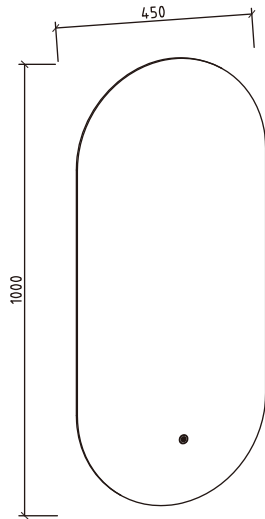

Mirror:

Material: LED silver mirror

Design: Oval shape

Feature: High-definition silver mirror, unique small daisy touch switch, one-key lighting and defogging

Victory K035-900

Cabinet :

(C035DW-0900MMDD001/1803)
 894*540*500mm (W*D*H)
 GW:34kg NW:30.9kg CBM:0.33m²

Basin:

(B0008MB-07055)
 700*552*180mm (W*D*H)
 GW:25.37kg NW:23.39kg CBM:0.12m²

Mirror :

(M603-450DF)
 450*25*1000mm (W*D*H)
 GW:6.46kg NW:5.37kg CBM:0.06m²

 The 220 v power supply
 Power supply and lighting control