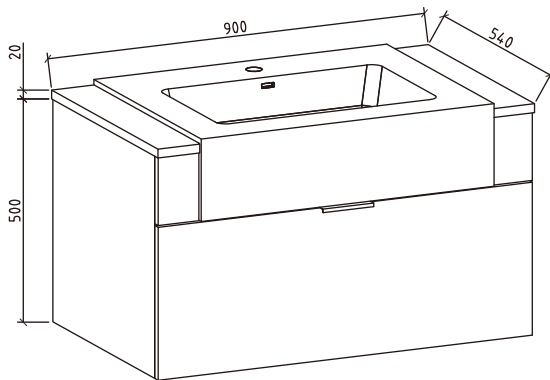

Mirror:

Material: LED silver mirror

Design: Oval shape

Feature: High-definition silver mirror, unique small daisy touch switch, one-key lighting and defogging

Victory K035-900

Cabinet :

(C035DW-0900MMDD001/1803)
 894*540*500mm (W*D*H)
 GW:34kg NW:30.9kg CBM:0.33m²

Basin:

(B0008MB-07055)
 700*552*180mm (W*D*H)
 GW:25.37kg NW:23.39kg CBM:0.12m²

Mirror :

(M603-450DF)
 450*25*1000mm (W*D*H)
 GW:6.46kg NW:5.37kg CBM:0.06m²

 The 220 v power supply
 Power supply and lighting control